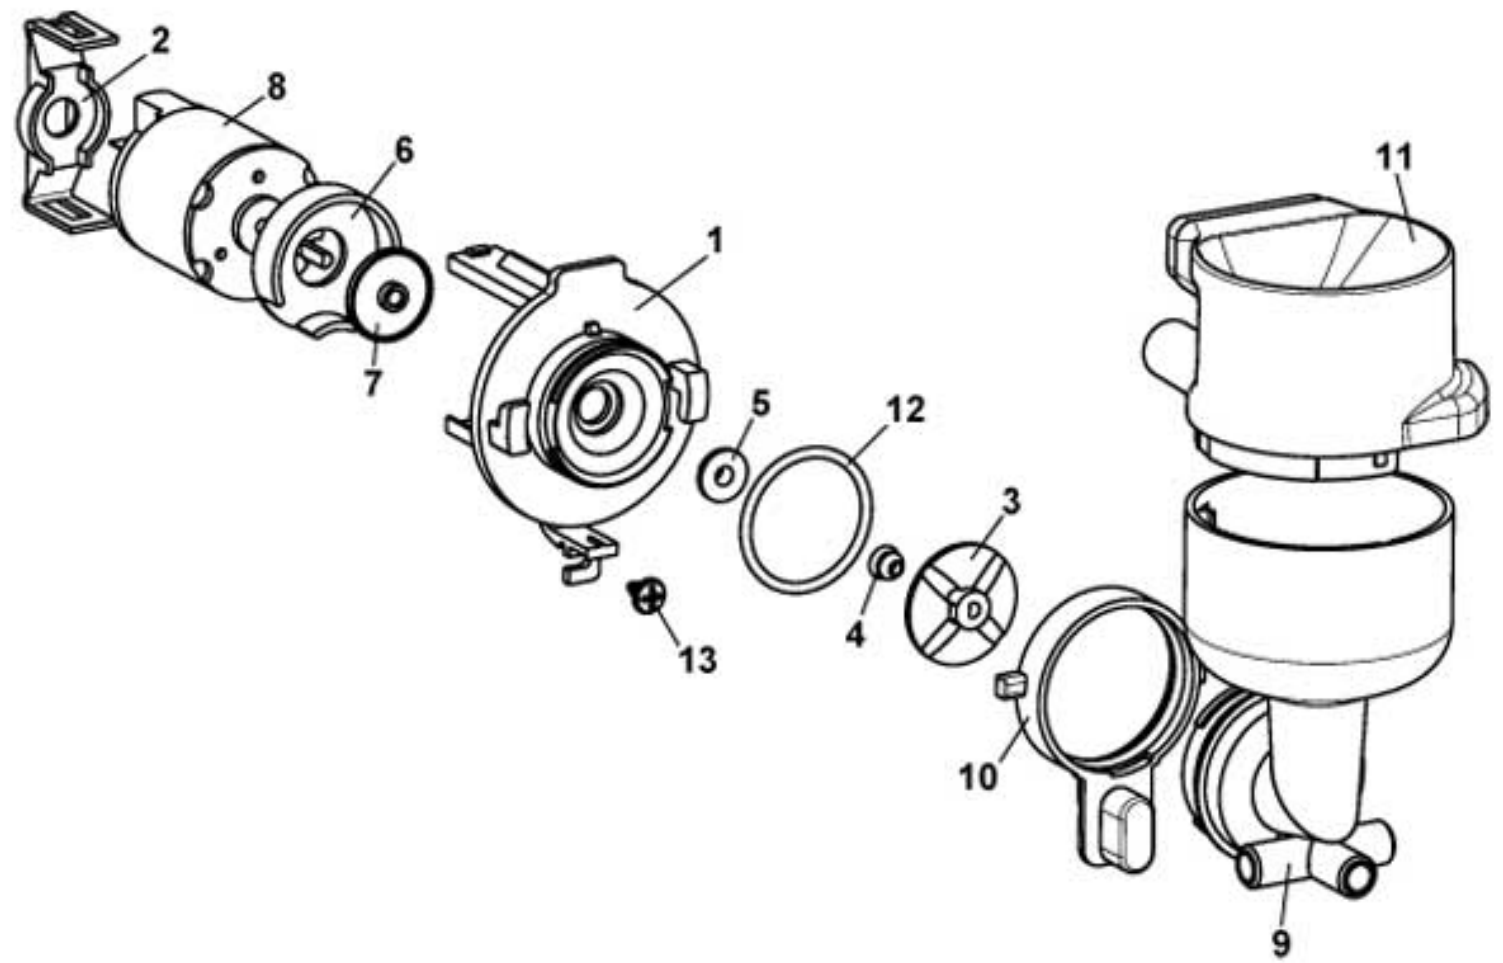

Pos.	Code	Description
1	0080100005	MIXER BASE
2	0080100009	MOTOR HOUSING CONNECTION
	0080100009IC	MOTOR HOUSING CONNECTION ORANGE RAL 2011
3	0080100011	SMALL FAN MIXER SHAFT D.4
	0080100011PL	SMALL FAN MIXER SHAFT D.4 OVERSEAS BLUE RAL 5002
4	0080100014	MIXER SHAFT GASKET D.4
5	0080100015	MIXER BASE BUSH
6	0080100023	MIXER COVER
	0080100023IC	MIXER COVER ORANGE RAL 2011
7	0080100024	DRIP TRAP FAN
8	0090003023	24 V DC MIXER MOTOR SHAFT D.4
9	0080100041	MIXER BODY NO INLET
	0080100041PL	MIXER BODY NO INLET OVERSEAS BLUE RAL 5002
10	0080100006	STOPPER RING
	0080100006IC	STOPPER RING ORANGE RAL 2011
11	0080100031	EXHAUST BODY D.70
	0080100031NA	EXHAUST BODY D.70 BLACK
12	GUA0000084	OR 3131
13	VIT0002401	TAPPING SCREW TCB 3.5 x 9.5