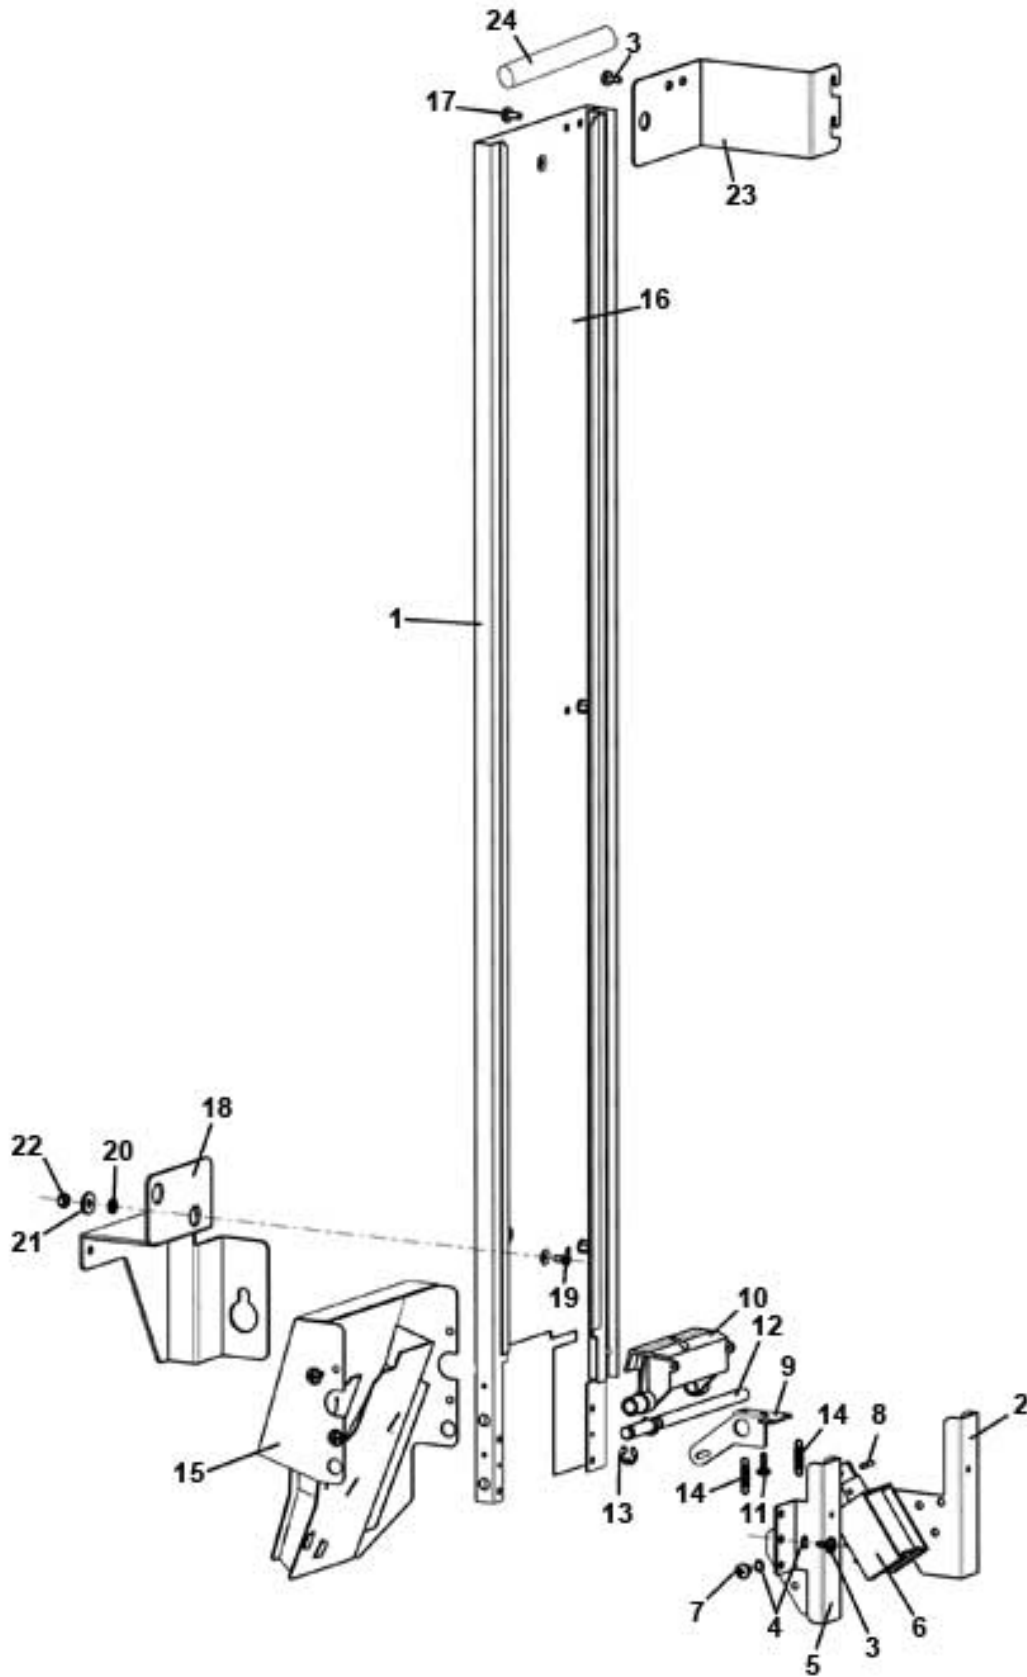

SAGOMA LEAN - STICKS DISPENSER

Pos.	Code	Description
1	0450011056	STICKS CONTAINER
2	0450011063	RIGHT ELECTROMAGNET SUPPORT
3	VIT0002401	TAPPING SCREW TCB 3.5 x 9.5
4	VIT0003405	D.4.3 GROWER WASHER
5	0450011064	LEFT ELECTROMAGNET SUPPORT
6	ELE0000055	24 V DC ELECTROMAGNET
7	VIT0000021	M 4x6 TCB SCREW
8	VIT0005211	2.5 x 12 CYLINDRICAL PIN
9	0450011065	STICKS DISPENSER ROD
10	0450002003	STICKS DISPENSER
11	VIT0002469	SCREW TC 3.5 x 10 FOR PLASTIC
12	0450011066	STICKS DISPENSER PIN
13	VIT0006504	D.5 RADIAL STOP RING
14	0450003010	RETURN SPRING
15	0450011106	STICKS FEEDER
16	0450011057	STICKS CONTAINER GUIDE
17	VIT0000030	SCREW TCB M4 x 7
18	0020038123	TURRET RIGHT SUPPORT WITH STICKS
19	VIT0000106	M 4x8 TSP SCREW
20	VIT0003103	WASHER tab D. 4.3
21	VIT0003301	WASHER D.12 x 4.3 x 1.5
22	VIT0004503	NUT M 4
23	0020038166	STICKS STIFFENING
24	0450003033	STICK WEIGHT 104 mm