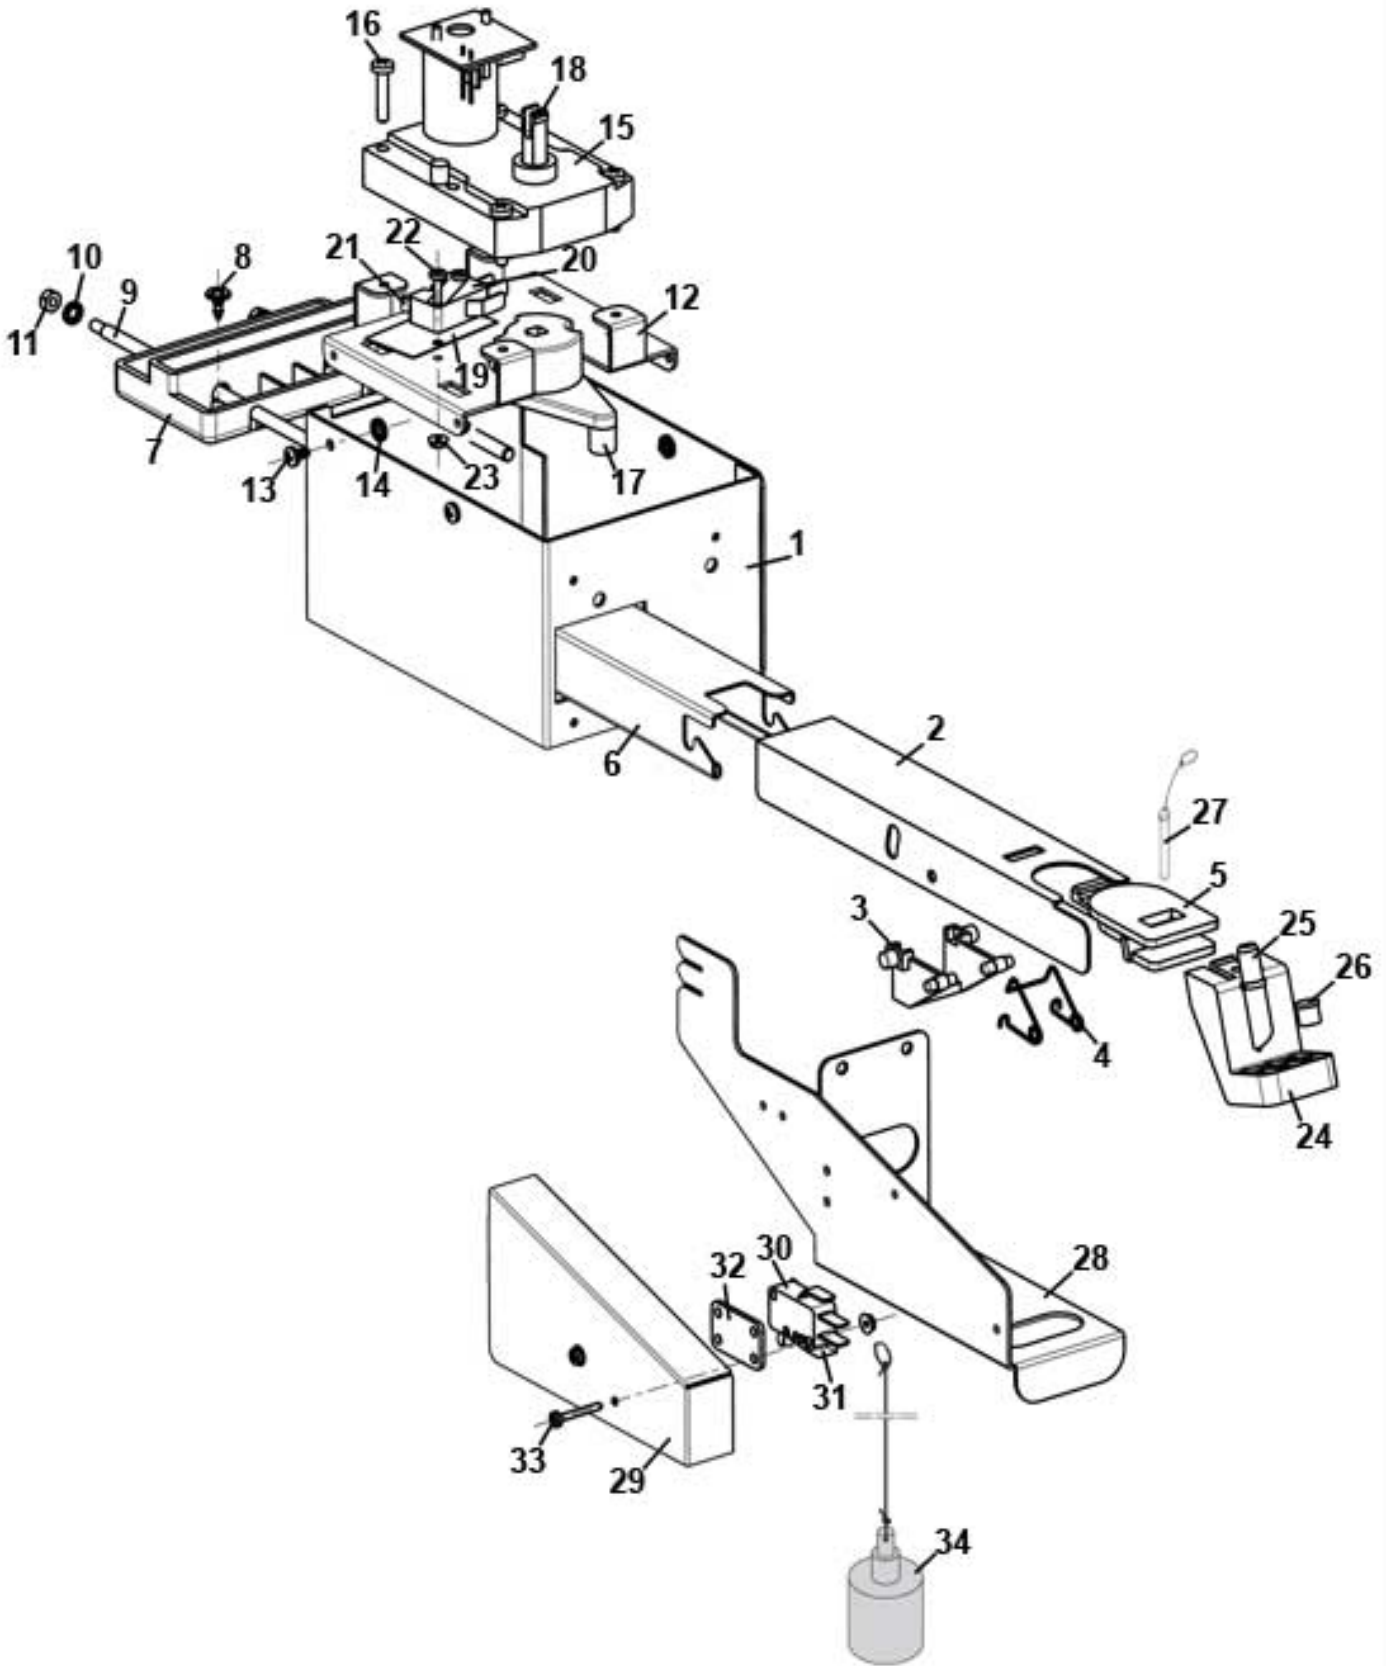

SAGOMA LEAN - PIPES MOVEMENT

Pos.	Code	Description
1	0380010805	MOVABLE PIPES MOVEMENT HOUSING
2	0380010616	PRODUCT PIPES SUPPORT ESTRAIBILE
3	0380010599	KEY PIPES MOVEMENT
4	0380010629	KEY PIPES MOVEMENT
5	0380010459NA/L	PIPES SUPPORT PLATE
6	0380010683	PRODUCTS PIPES SUPPORT GUIDE
7	0380010692	PIPES SUPPORT GUIDE
8	VIT0002401	TAPPING SCREW TCB 3.5 x 9.5
9	0380010808	PIPES SUPPORT GUIDE SHAFT
10	VIT0003103	WASHER tab D. 4.3
11	VIT0004503	NUT M 4
12	0380010693	GEAR MOTOR SUPPORT
13	VIT0002009	TAPPING SCREW T.C.B. 3,5 x 6,5
14	VIT0003103	WASHER tab D. 4.3
15	0090002114R	24V D.C. GEAR MOTOR 24 R.P.M.
16	VIT0000035	M 4 x 20 TCB SCREW
17	0380010694	MOVABLE PIPES CAM
18	0380010421	GEAR MOTOR SHAFT
19	7500902054	SUPPLEMENTARY INSULATION
20	ELE0001528	MICRO 83.161.832
21	ELE0001906	161 E R 24.1 MICRO LEVER
22	VIT0000006	M 3x16 TCB SCREW
23	VIT0004701	M3 FR NUT
24	0380010655NA/L	PRODUCT PIPES SUPPORT WITH HOLE
25	0380010657	DISPENSER PIPE
	0380010657NA	DISPENSER PIPE BLACK
26	0380010656	PLUG
	0380010656NA	PLUG BLACK
27	0380010429CL	SECURING PIN ASSEMBLY
28	0070020036	GUIDE FOR PIPES
29	0070020037	MICRO PROTECTION
30	ELE0001528	MICRO 83.161.832
31	NL201106265	MICRO LEVER
32	4600010014	MICRO SPACER
33	VIT0000007	M 3x20 TCB SCREW
34	0070020038CL1	ASSEMBLED FLOATER