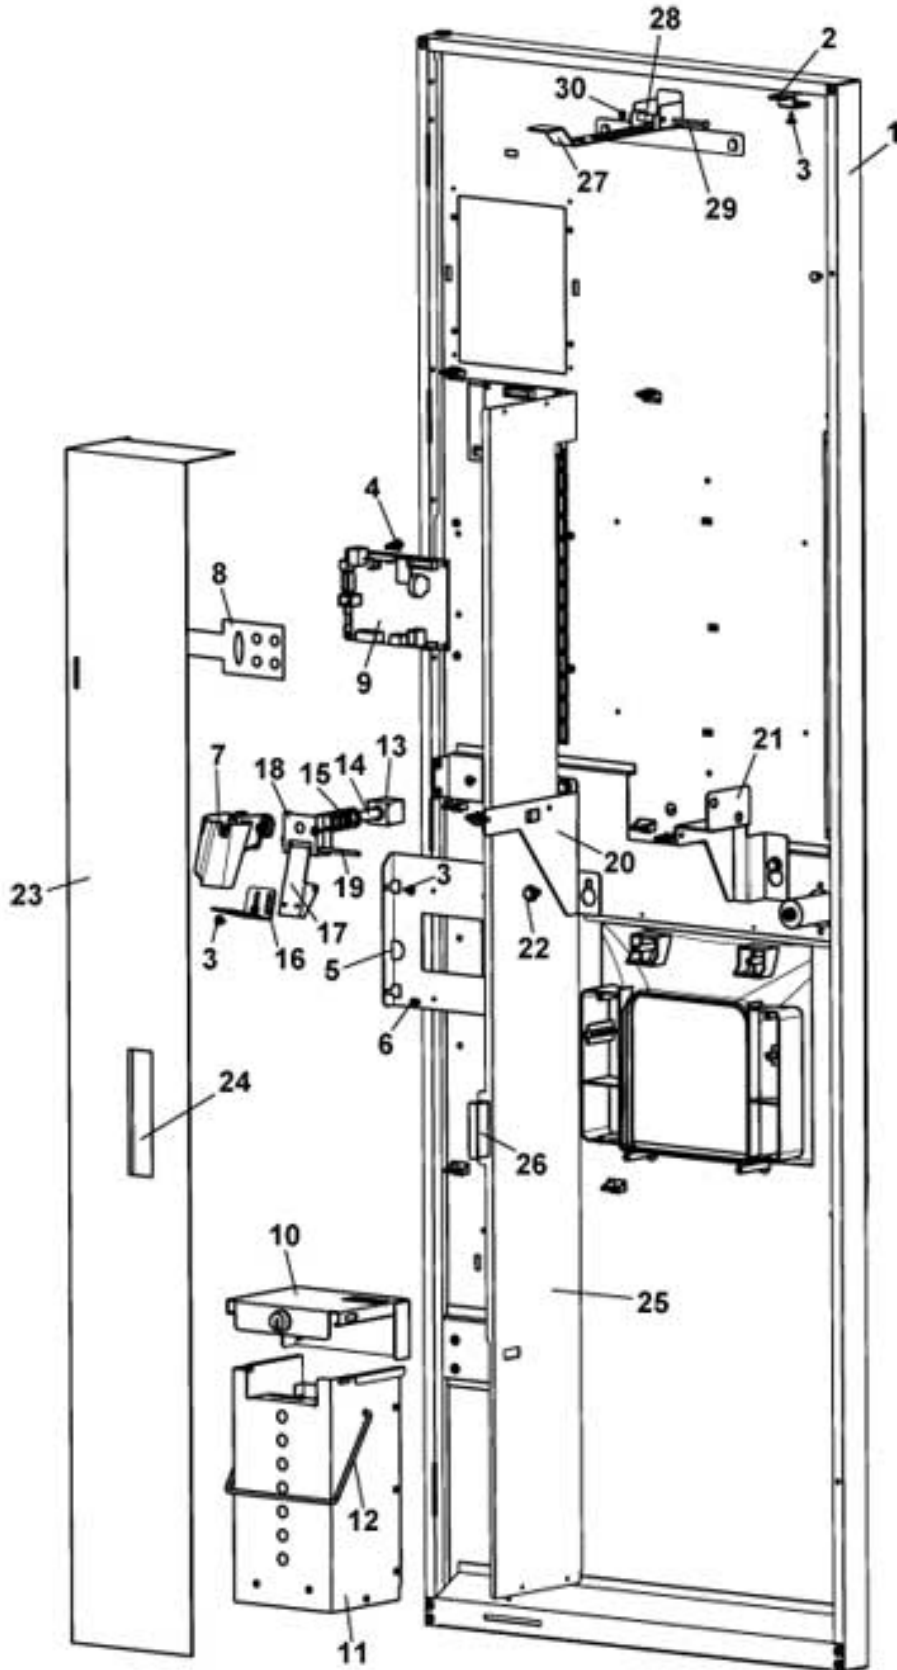

Pos.	Code	Description
1	0020038157	DOOR ASSEMBLY
2	0270011485	SWITCH OPERATING SQUARE
3	VIT0002401	TAPPING SCREW TCB 3.5 x 9.5
4	ELE0062003	BOARD SUPPORT
5	0020038125	COIN BOX SUPPORT
6	VIT0000012	SCREW T.C.B. M 4 x 10
7	0020042014	COIN ACCEPTANCE/RETURN CHUTE
8	0020038124	PROGRAM KEYBOARD
9	See table	CONTROL AND POWER LOGIC
10	0020038145	COIN BOX FIXING COVER
11	0030006255	COIN BOX
12	0030006258	COIN BOX HOOK
13	4050010072	COIN RETURN BUTTON *
	4050010072AB	COIN RETURN BUTTON WHITE RAL 9016
	4050010072AD	COIN RETURN BUTTON BS WHITE 5118
	4050010072CF	COIN RETURN BUTTON ANTHRACITE GRAY RAL 7016
	4050010072CI	COIN RETURN BUTTON TRAFFIC GREY RAL 7042
	4050010072CK	COIN RETURN BUTTON DUST GREY RAL 7037
	4050010072CP	COIN RETURN BUTTON WINDOW GREY RAL 7040
	4050010072GA	COIN RETURN BUTTON ACID YELLOW 153163
	4050010072GC	COIN RETURN BUTTON MELON YELLOW RAL 7017
	4050010072GD	COIN RETURN BUTTON GRAPES YELLOW PANTONE 610C
	4050010072KA	COIN RETURN BUTTON SIGNAL RED RAL 3020
	4050010072KC	COIN RETURN BUTTON PANTHONE 208C RED
	4050010072NA	COIN RETURN BUTTON BLACK
14	0020034023	COIN RETURN PIN
15	4050010074	COIN RETURN BUTTON SPRING
16	0020038155	COIN RETURN LOWER BRACKET
17	0020042057	COIN RETURN UPPER BRACKET
18	0020038129	COIN RETURN BUTTON CONNECTION
19	0020034187	PIN
20	0020038121	LEFT TURRET SUPPORT
21	0020038122	RIGHT TURRET SUPPORT
22	VIT0000236	E.H SCREW M 6 x 11 + FR
23	0020038134	COIN BOX PROTECTION
24	0020034823	HANDLE
25	0020038135	COIN RETURN BOX PROTECTION
26	ELE0000103	MAGNETIC CLICK-LOCK
27	0020042126	UPPER HINGE TURRET
28	0020038167	UPPER HINGE TURRET SPACER
29	0020034173	PIN FOR DOOR STOP ROD
30	VIT0007005	1.5x40 PIN