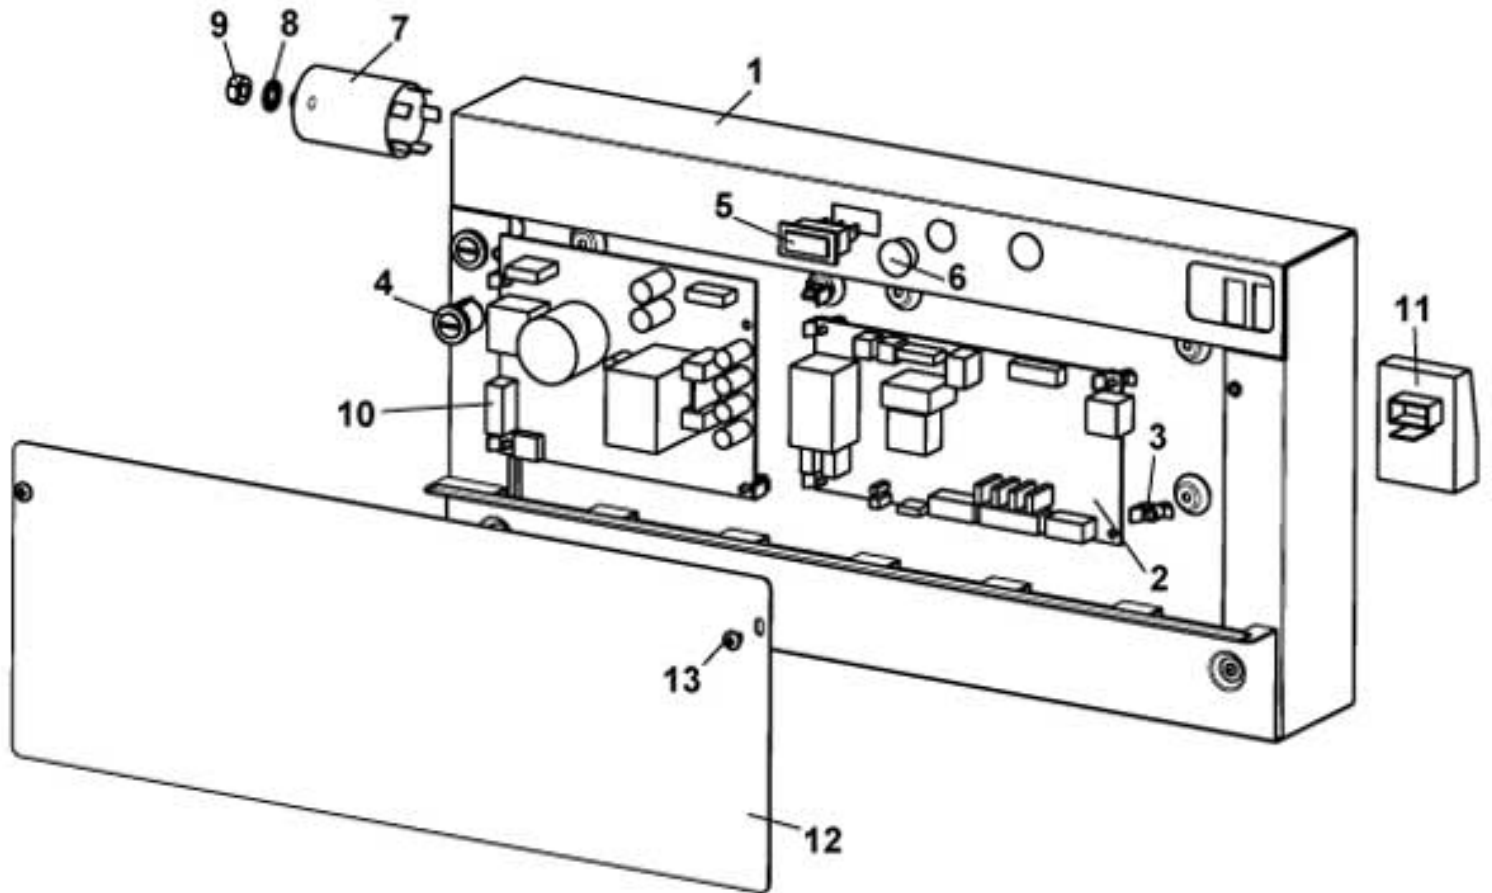

SAGOMA LEAN - CONTROL PANEL

Pos.	Code	Description
1	0130012205	CONTROL PANEL STRUCTURE
2		See table CONTROL AND POWER LOGIC
3	ELE0062008	BOARD SUPPORT
4	ELE0003507CL	FUSES HOLDER + FUSES
5	ELE0002305	10 A 250 V SOCKET
6	GUA0011010	RELEASE PLUG
7	ELE0009055	ANTIPARASITIC FILTER
8	VIT0003106	WASHER tab D. 8
9	VIT0004506	M 8 NUT
10		See table CONTROL AND POWER LOGIC
11	ELE0055003CL	POWER PLUG - ASSEMBLY BLOCK
12	0130012207	CONTROL PANEL COVER
13	VIT0000030	SCREW TCB M4 x 7