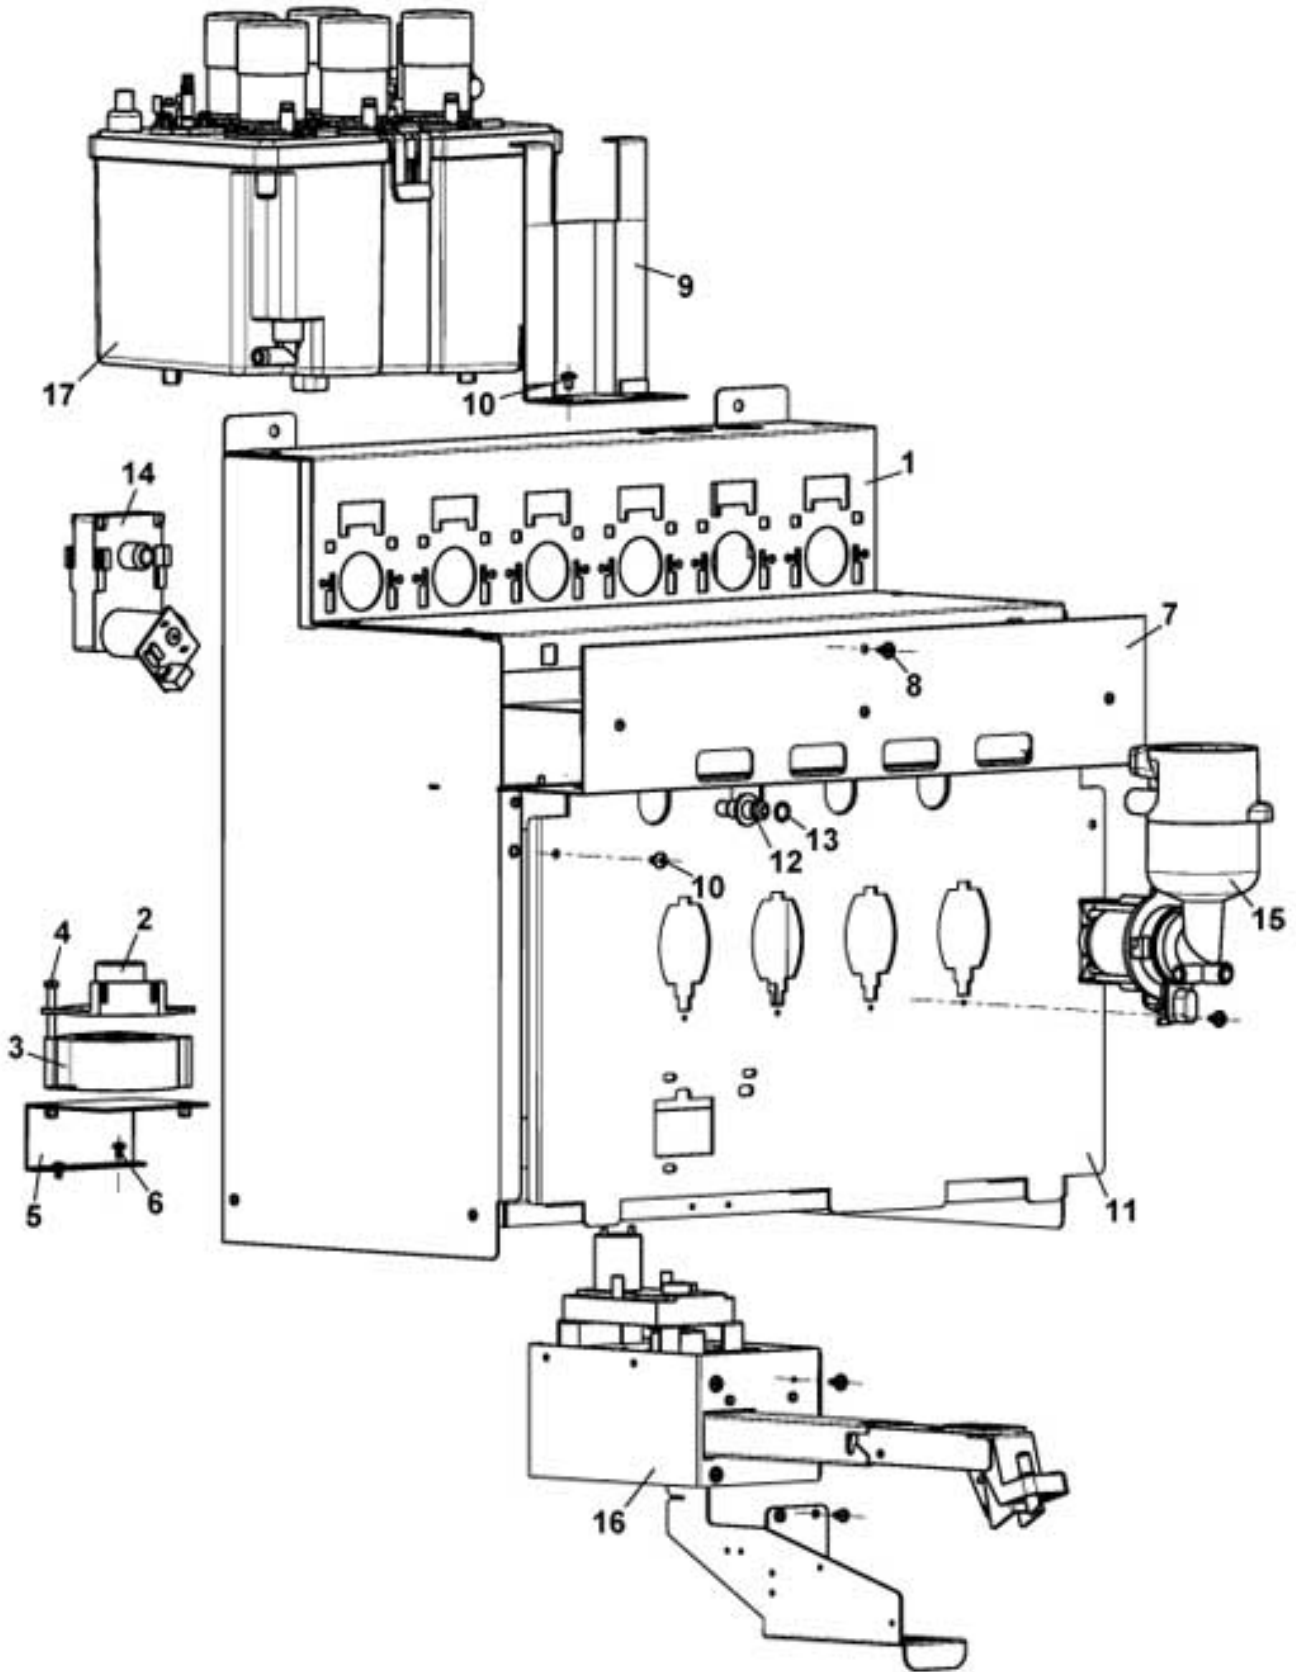

Pos.	Code	Description
1	0070014605	H SOLUBLES HOUSING
2	0010014071	D.30 EXHAUST COVER
3	ELE0000465R	24V DC EXHAUST FAN
4	VIT0000235	M 4X40 TE SCREW
5	0070014625	FAN SUPPORT
6	VIT0002009	TAPPING SCREW T.C.B. 3,5 x 6,5
7	0070014623	H6 EXHAUST HOUSING
8	VIT0002401	TAPPING SCREW TCB 3.5 x 9.5
9	0070020023	BOILER FIXING
10	VIT0000030	SCREW TCB M4 x 7
11	0070014612	MIXER SUPPORT
12	0080100043	SHORT MIXER INSERT
13	GUA0000085	SILICONE OR 106
14	0090002113R	24 V DC 80 RPM PRODUCT GEAR MOTOR
15		See table MIXER
16		See table PIPES MOVEMENT
17		See table BOILER