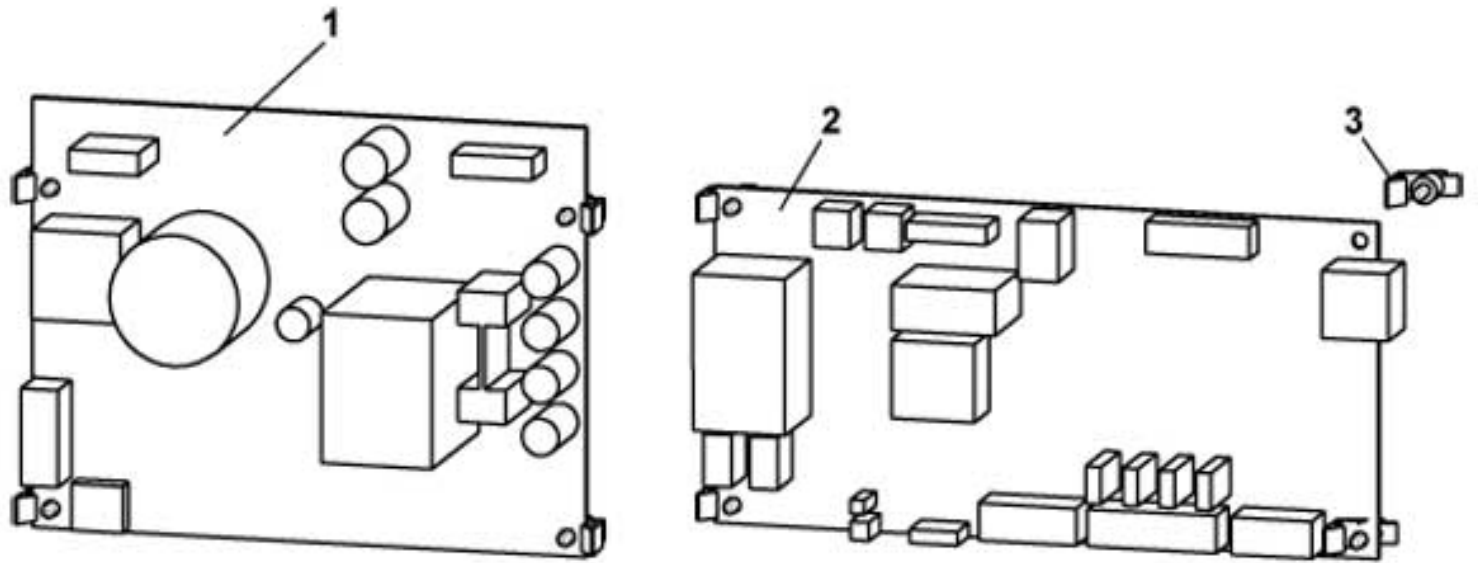

SAGOMA LEAN - CONTROL AND POWER LOGIC

Pos.	Code	Description
1	SCH0007300	SWITCHING FEEDER 220V U.24V-5V
2	SCH0007060	RS485-1 POWER CONTROL
3	ELE0062008	BOARD SUPPORT
4	SCH0007040	RS485-1 CPU
5	SCH0007080	3 COLOURS 128 x 64 GRAPHIC DISPLAY