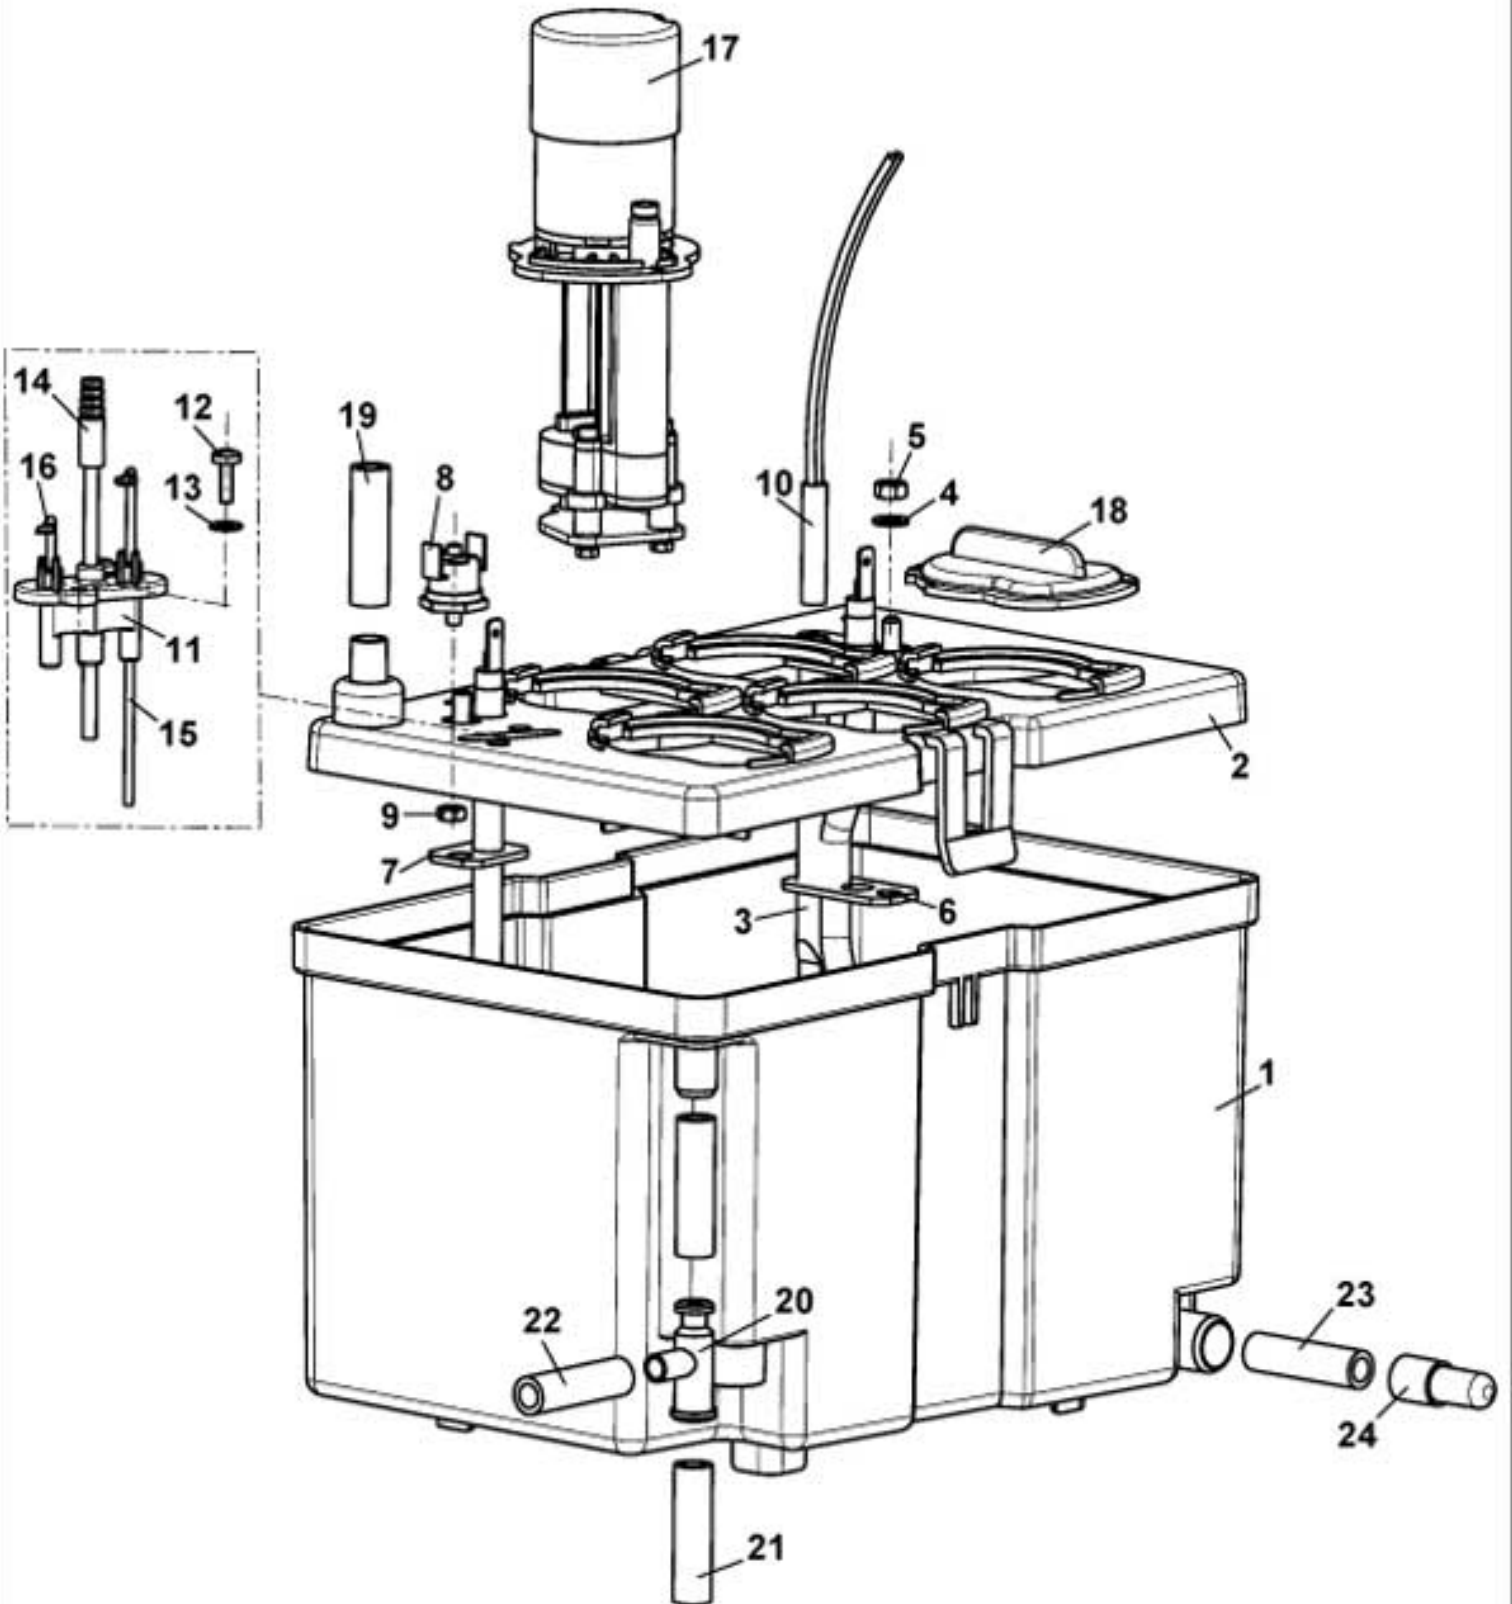

Pos.	Code	Description
1	0600014111	BOILER TANK
2	0600014106	5 PUMPS BOILER COVER
3	0600014107	1650W HEATING ELEMENT
4	VIT0003203	STAINLESS STEEL FLAT WASHER D.5.3 x 10 x 1
5	VIT0004804	STAINLESS STEEL NUT M5
6	0600014113	5 PUMPS BOILER HEATING ELEMENT GASKET
7	0600014114	5 PUMPS BOILER HEATING ELEMENT GASKET
8	ELE0000965	MANUAL RESET THERMOSTAT 88°C
9	VIT0004803	STAINLESS STEEL NUT M4
10	ELE0003026CL	121° FUSE ASSEMBLED
11	0600016059	PROBE SUPPORT
12	VIT0001005	SCREW T.C.B. M 4 x 12
13	VIT0003202	STAINLESS STEEL FLAT WASHER D.4,3 x 9 x 0,8
14	ELE0000978R	SOLUBLES PROBE mm 80
15	0600016053	MIN. WATER LEVEL PROBE
16	0600016054	MAX WATER LEVEL PROBE
17	0600016405R	BOILER PUMP
18	0600016422	PUMP COVER
19	TSIL06/11T	TRANSPARENT SILICONE PIPE
20	0600016028	BOILER T
21	TSIL07/11T	TRANSPARENT SILICONE PIPE D.7 x 11
22	TSIL05/08T	TRANSPARENT SILICONE PIPE D.5 x 8
23	TSIL10/14T	TRANSPARENT SILICONE PIPE D.10 x 14
24	650001057	BOILER DISCHARGE PLUG
100	0600014100R	ASSEMBLED 4 PUMP BOILER