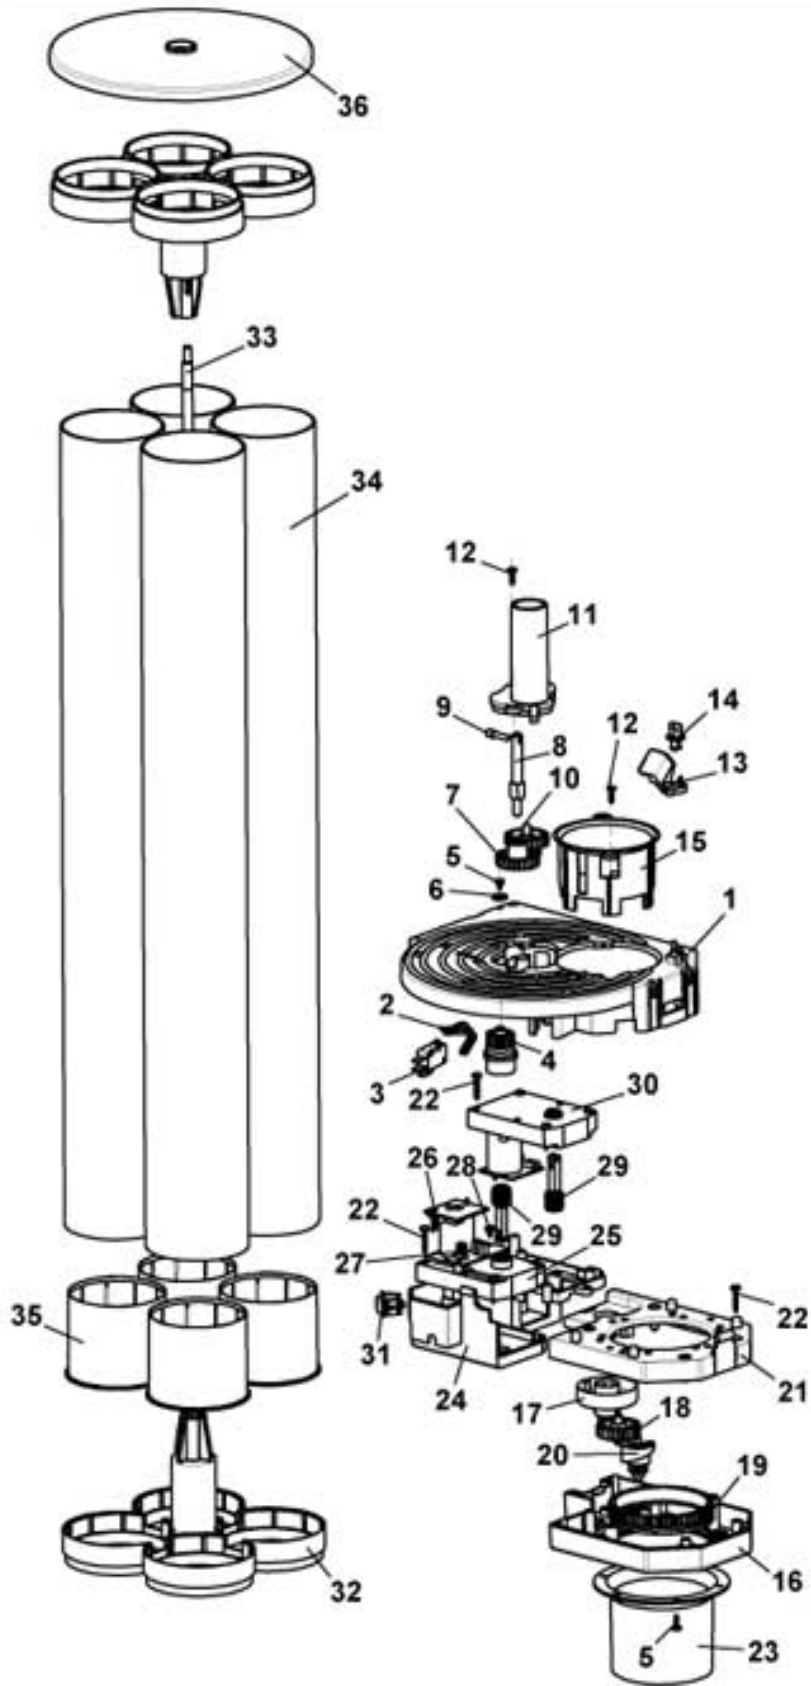

Pos.	Code	Description
1	0190006534	TURRET SUPPORT
	0190006534CY	TURRET SUPPORT TECHNIC GREY RAL 9018
2	0190006543	MICRO LEVER
3	ELE0001530	3A 125-250VA MICRO
4	0190006546	DB MOTOR CONNECTION
5	VIT0002469	SCREW TC 3.5 x 10 FOR PLASTIC
6	VIT0003301	WASHER D.12 x 4.3 x 1.5
7	0190006503	TURRET Z26 WHEEL
8	0190006536	TURRET SHAFT
9	0190006553	ORIENTATION PIN
10	0190006544	Z16 PINION
11	0190006537	TURRET CONNECTION
12	VIT0002101	3.9x 13 TAPPING TCB SCREW
13	0190006554	TURRET STOPPED LEVER
	0190006554CY	TURRET STOPPED LEVER TECHNIC GREY RAL 9018
14	0190006555	STOPPED PIN
	0190006555CY	STOPPED PIN TECHNIC GREY RAL 9018
15/a	0190006538	D.70 REDUCTION
	0190006538CF	D.70 REDUCTION ANTHRACITE GRAY RAL 7016
15/b	0190006539	D.73 REDUCTION
	0190006539CY	D.73 REDUCTION TECHNIC GREY RAL 9018
16	0190006521	PALLETS LOWER PLATE
	0190006521CY	PALLETS LOWER PLATE TECHNIC GREY RAL 9018
17	0190006511	DB MOTOR CONNECTION
	0190006511NA	DB MOTOR CONNECTION BLACK
18	0190006528	IDLE Z26 WHEEL
19/a	0190006523	D.70/73 RING NUT
19/b	0190006507	D.78/80 RING NUT
20/a	0190006506	PALLETS D.70/78 (PLASTIC)
	0190006506IC	PALLETS D.70/78 (PLASTIC) ORANGE RAL 2011
20/b	0190006552	PALLETS D.73 (PLASTIC)
	0190006552CI	PALLETS D.73 (PLASTIC) TRAFFIC GREY RAL 7042
20/c	0190006502	PALLETS D.73/80 (PAPER)
20/d	0190006551	PALLETS D.70/78 (PAPER)
	0190006551GJ	PALLETS D.70/78 (PAPER) ZINC YELLOW RAL 1018
21	0190006524	PALLETS UPPER PLATE
	0190006524CY	PALLETS UPPER PLATE TECHNIC GREY RAL 9018
22	VIT0002455	QUICK-THREAD SCREW 3.5 x 20
23/a	0190006514	D.70/73 CUPS FEEDER
	0190006514CY	D.70/73 CUPS FEEDER TECHNIC GREY RAL 9018
23/b	0190006515	D.78/80 CUPS FEEDER
	0190006515CY	D.78/80 CUPS FEEDER TECHNIC GREY RAL 9018
24	0190006522	MOTOR SUPPORT
	0190006522CY	MOTOR SUPPORT TECHNIC GREY RAL 9018
25	0090002114	GEAR MOTOR MOD.930 11RPM 24V DC
26	SCH0007020	MOTORS FILTER
27	SCH0007000	PALLETS SENSOR
28	VIT0002002	3.5 x 6.5 TCB SCREW
29	0190006518	Z18 SHAFT
30	0090002123	24V DC 5,5 RPM GEAR MOTOR
31	ELE0002258	RED UNIPOLAR BUTTON
32	0180013105	4C PIPES CONNECTION
	0180013105CY	4C PIPES CONNECTION TECHNIC GREY RAL 9018
33	0180013114	SINGLE TURRET TIE-BOLT
34	0180013109	SINGLE TURRET PIPE
35	0180013113	D.70 COLUMN REDUCTION
36	0180013107	TURRET COVER
	0180013107CY	TURRET COVER TECHNIC GREY RAL 9018
100	0190006522CL	ASSEMBLED TURRET DB MOTORS SUPPORT FROM POS. 24 TO POS. 31
101	0180012100CL1	ASSEMBLED 4 COLUMNS TURRET D.70/73 FROM POS. 32 A POS. 36
102	0190006521CL2	ASSEMBLED DB PALLETS PLATES D.73 (POS.16+17+18+19/A+20/C+21+22+23/A+5)