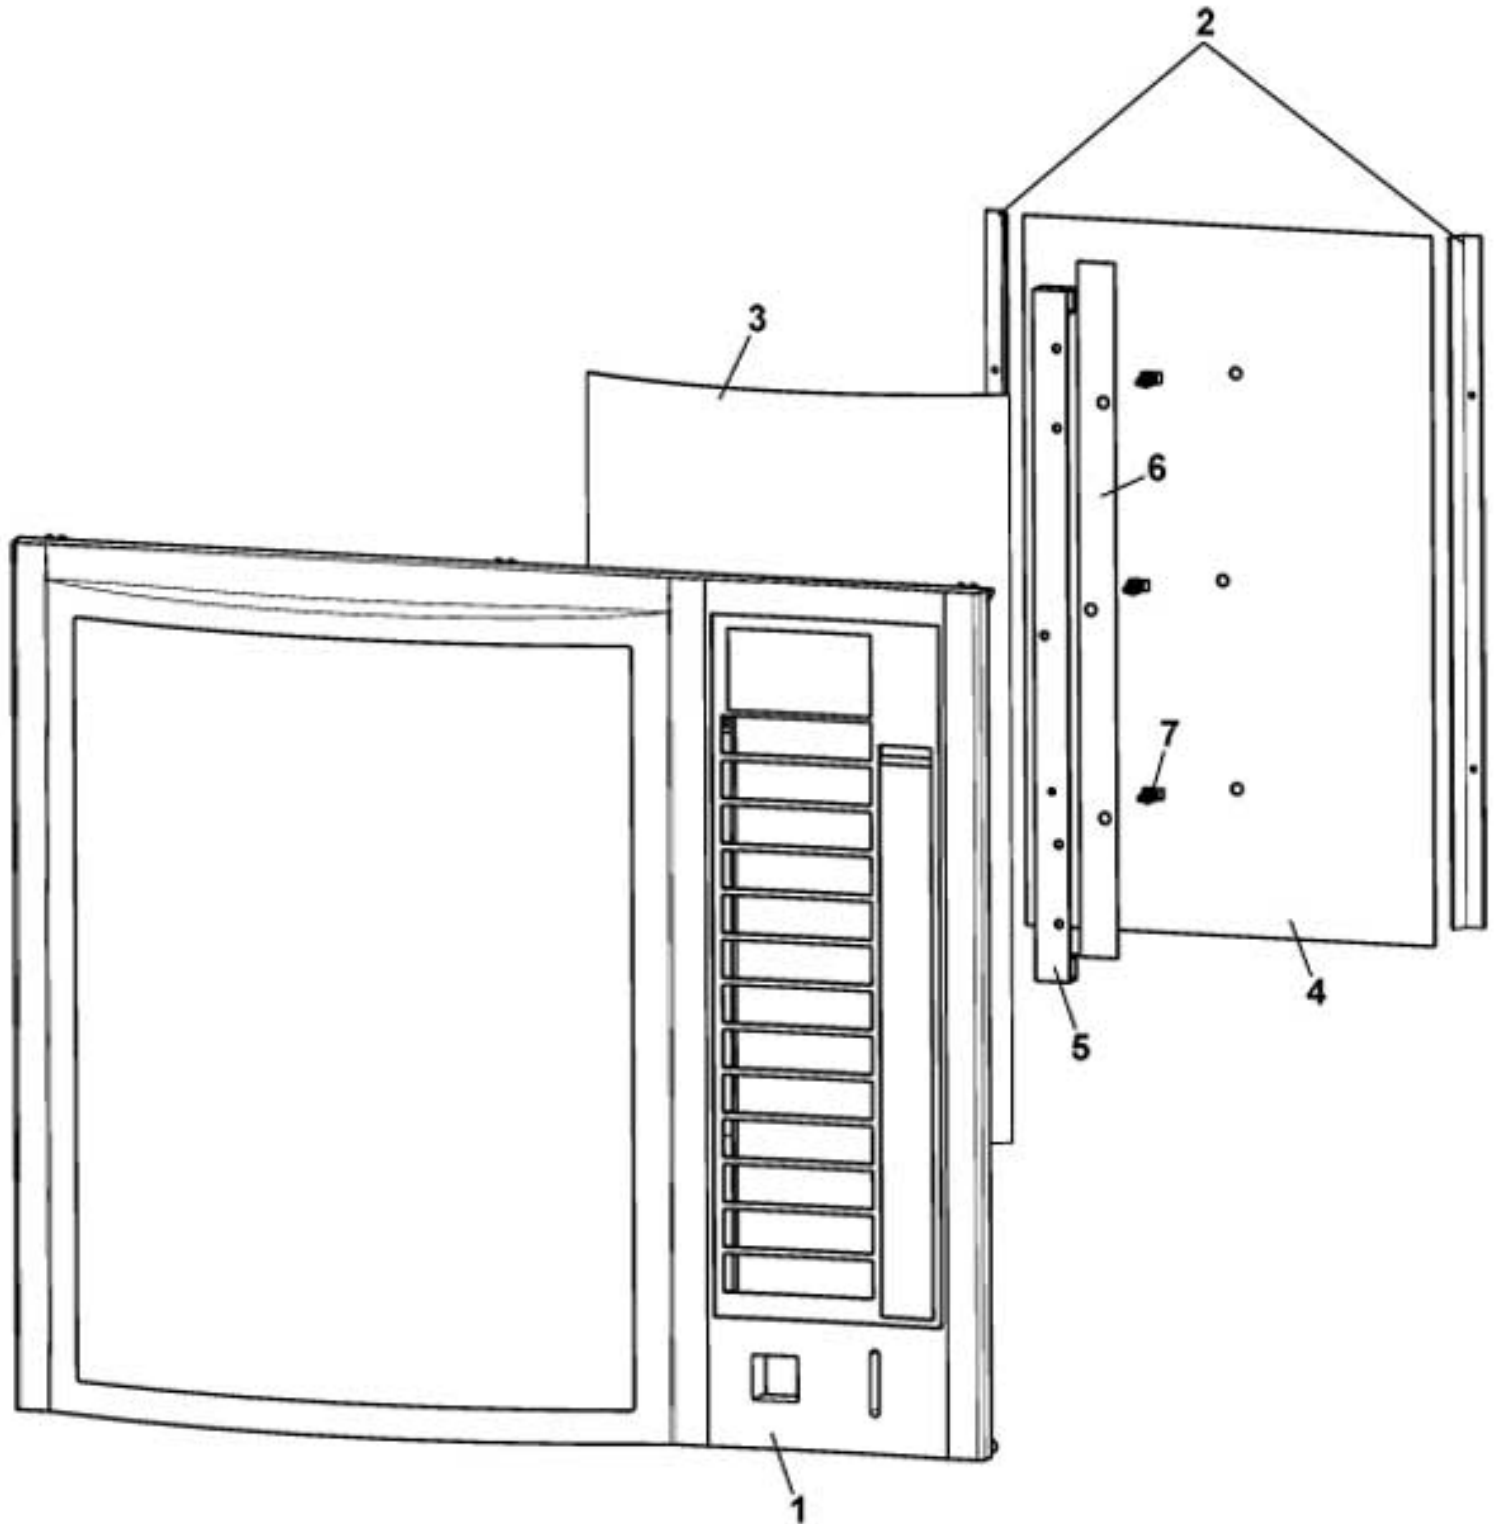

Pos.	Code	Description
1	0020038127	KEYBOARD FRAME
2	0020029438	LOWER LAMP GUARD FIXATION
3	0020038146	OPALINE GLASS PHOTO
4	0020038152	LED REFLECTION LABEL
5	SCH0007320	10 LED BOARD
6	0020038153	10 LED BOARD LABEL
7	ELE0062003	BOARD SUPPORT