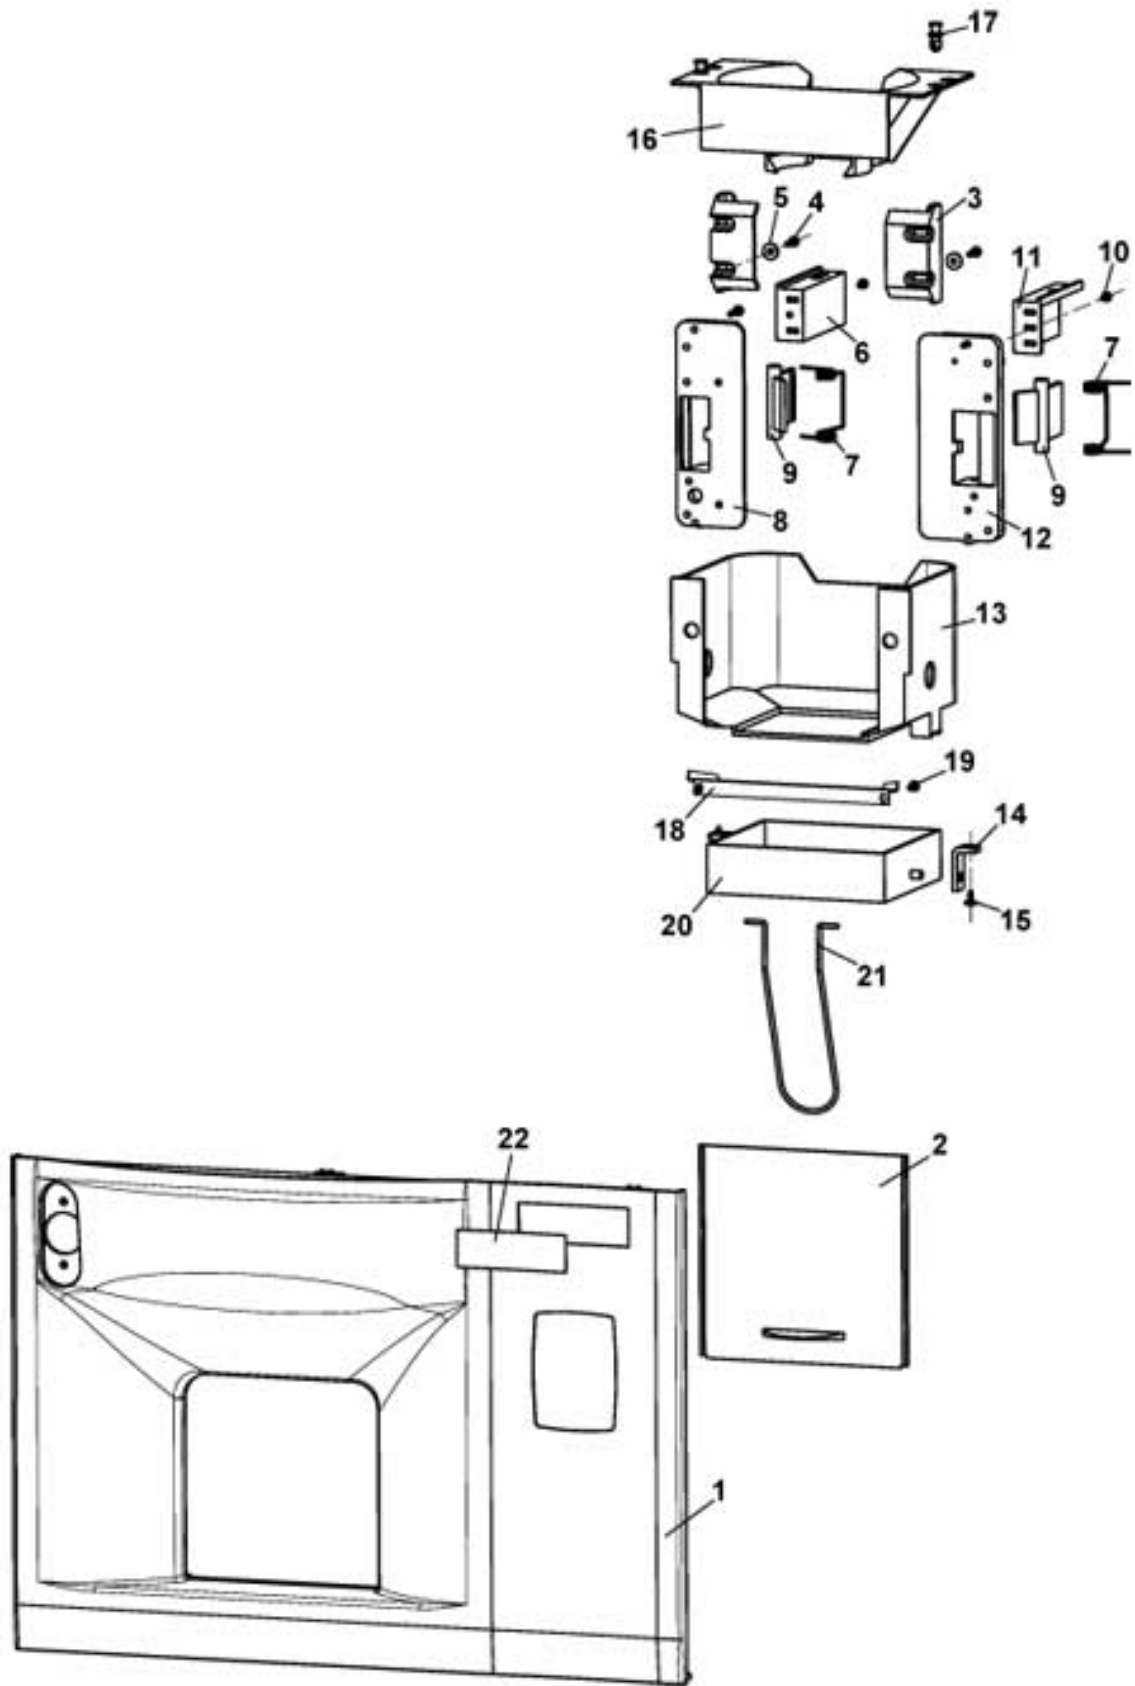

Pos.	Code	Description
1	0020038127	KEYBOARD FRAME
2	0020029438	LOWER LAMP GUARD FIXATION
3	0020038146	OPALINE GLASS PHOTO
4	0020038152	LED REFLECTION LABEL
5	SCH0007320	10 LED BOARD
6	0020038153	10 LED BOARD LABEL
7	ELE0062003	BOARD SUPPORT